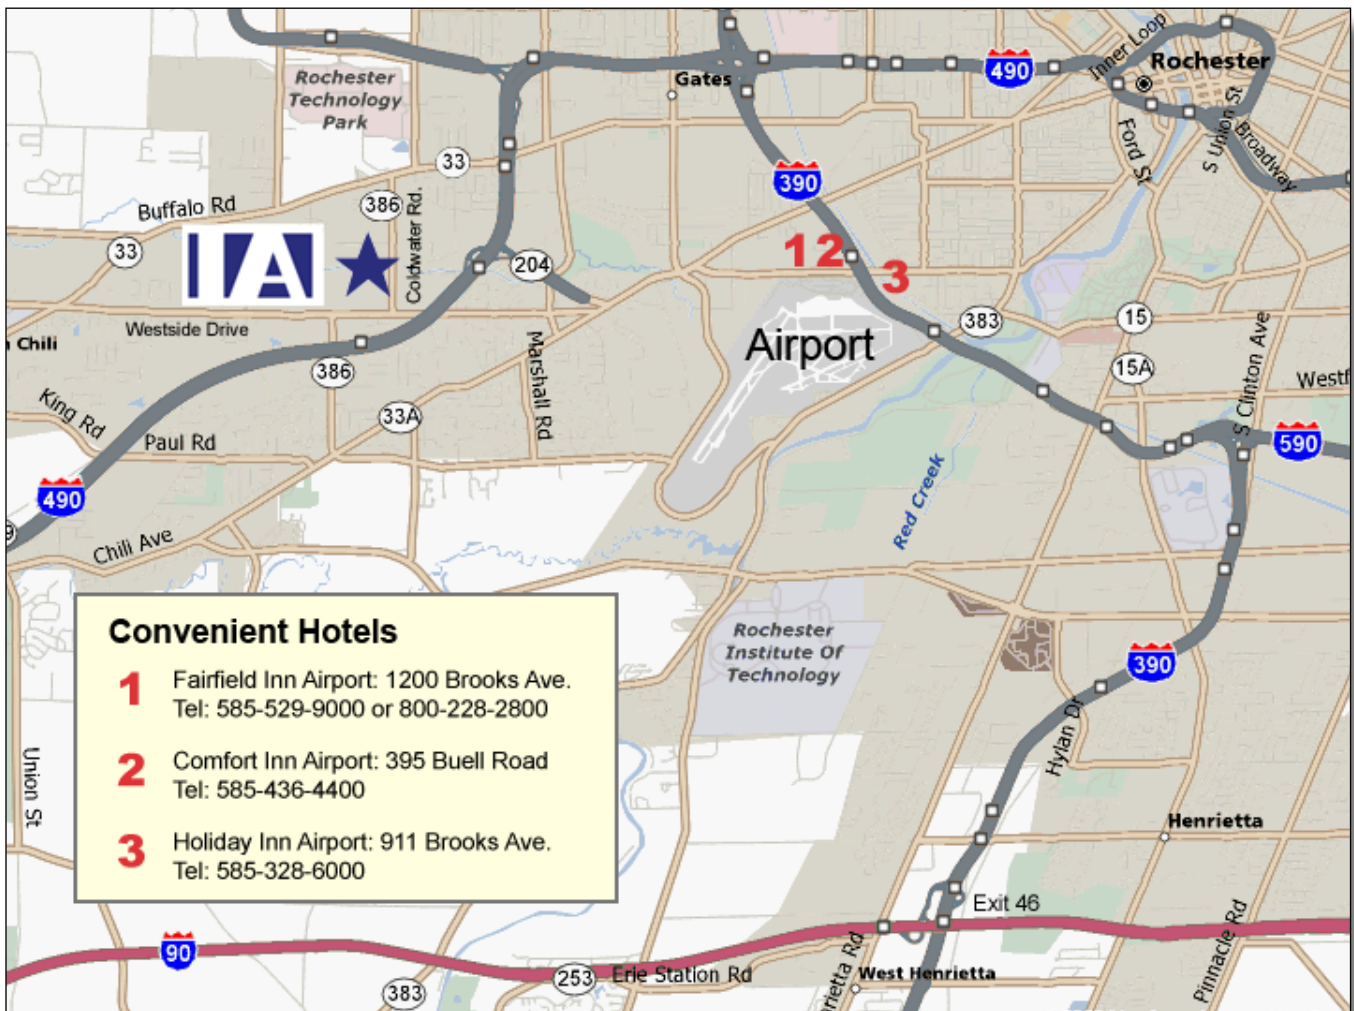

Location Map

Induction Atmospheres LLC • 35 Industrial Park Circle • Rochester NY 14624
Tel: 585-368-2120 • Fax: 585-368-2123 • www.inductionatmospheres.com

Driving directions on Page 2